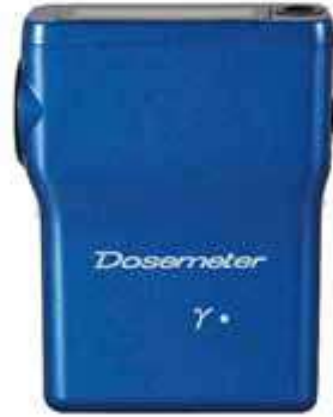

POCKET DOSEMETER

口袋剂量计

Model ~ NRF30

FEATURES: 特点

- PORTABLE
便携
- GAMMA DETECTION
探测伽马
- USER SETTABLE ALARM
用户设定报警
- AUDIBLE ALARM
声音报警
- LONG BATTERY LIFE
长寿电池
- WATERPROOF
防水
- IMPACT RESISTANT
耐冲击
- ELECTROMAGNETIC INTERFERENCE RESISTANCE
防电磁干扰

FUJI NRF30

FUJI NRF30
DISPLAY

APPLICATION: 应用

Gamma dose monitoring restricted areas of Nuclear Power Stations & other Nuclear Facilities:

核电站和其它核设施需要严格监测伽马剂量的地方。

DESCRIPTION; 应用

Protect personnel with the NR30 Pocket Dosemeter.

Dose, Dose Rate, and Operating Time alarm values can be Preset.

使用 NR30 口袋型剂量计保护人员安全。可预设剂量，剂量率，操作时间，报警值。

OPTIONAL: The Setting Device communicates the data with EPD using IR. The Setting Device reads the setting value/accumulated dose and writes the setting value into EPD.