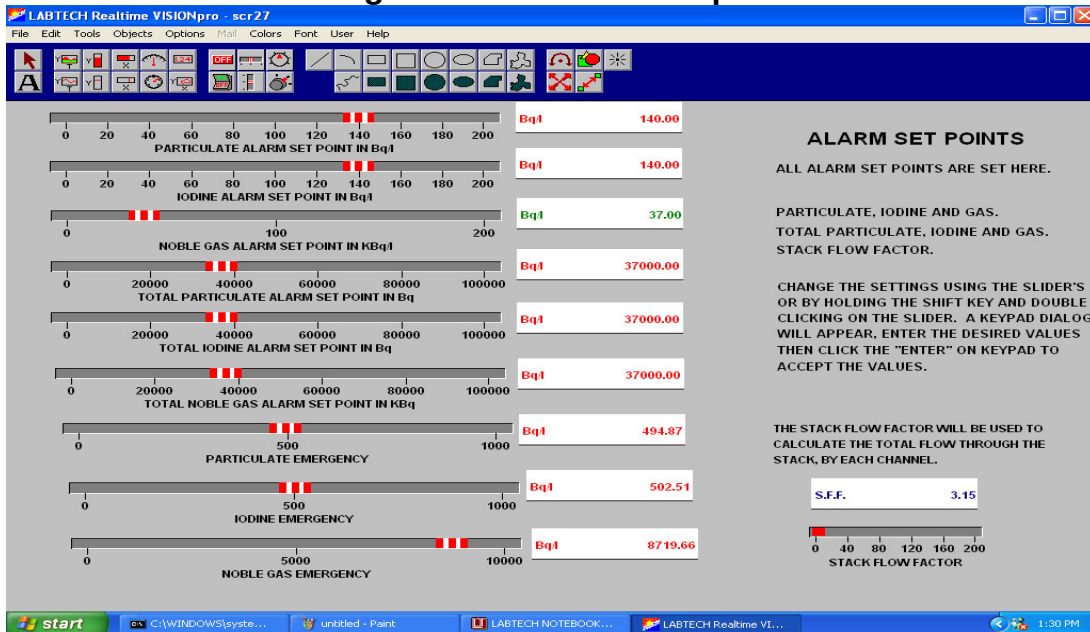

AIR MONITOR-GAS,GROSS BETA-GAMMA PARTICULATE, AND IODINE MODEL # CAM-33 PROGRAM SCREENSHOTS

A. Figure 1. "Alarm Setup Screen"

This screenshot allows you to set all **Alarm Set Points** for the Particulate, Iodine, and Nobel Gas Chambers.

B. Figure 2. "Iodine Calibration Screen"

This screenshot Displays and Finds both **Background** and **Source Counts**. It is also able to Measure ant set Parameters.

**AIR MONITOR-GAS,GROSS BETA-GAMMA
PARTICULATE, AND IODINE
MODEL # CAM-33
PROGRAM SCREENSHOTS
"continued"**

C. Figure 3. "Nobel Gas Calibration" Screen

This screenshot displays **Background Counts** found through the **Nobel Gas Chamber**. **Background and Source Count** time is adjusted here as well.

D. Figure 4. "Particulate Calibration" Screen

This Screenshot displays the **Particulate, Iodine, and Nobel Gas Chamber** system main functions:

1. **Realtime Airborne Concentration – Three Channels**
2. **Total Daily Release – All Three Channels**
3. **All Data Archived to Disk every 2 minutes**