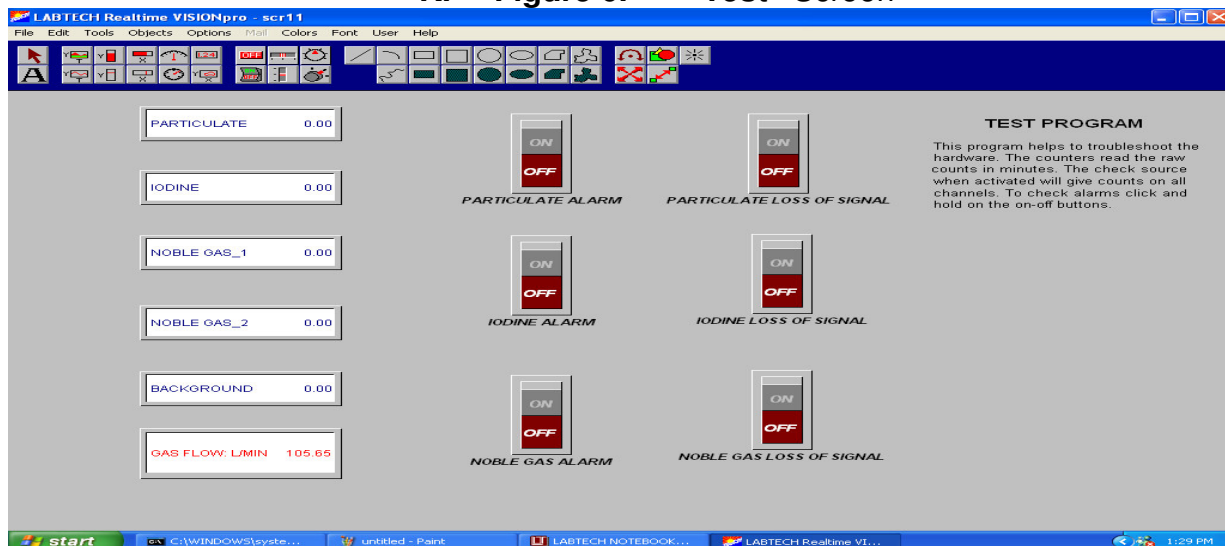

K. Figure 6. “Test” Screen

This Screenshot displays the various sections of the system that are tested for troubleshooting or simply confirm they are working properly. They can be activated singly or all together for testing.