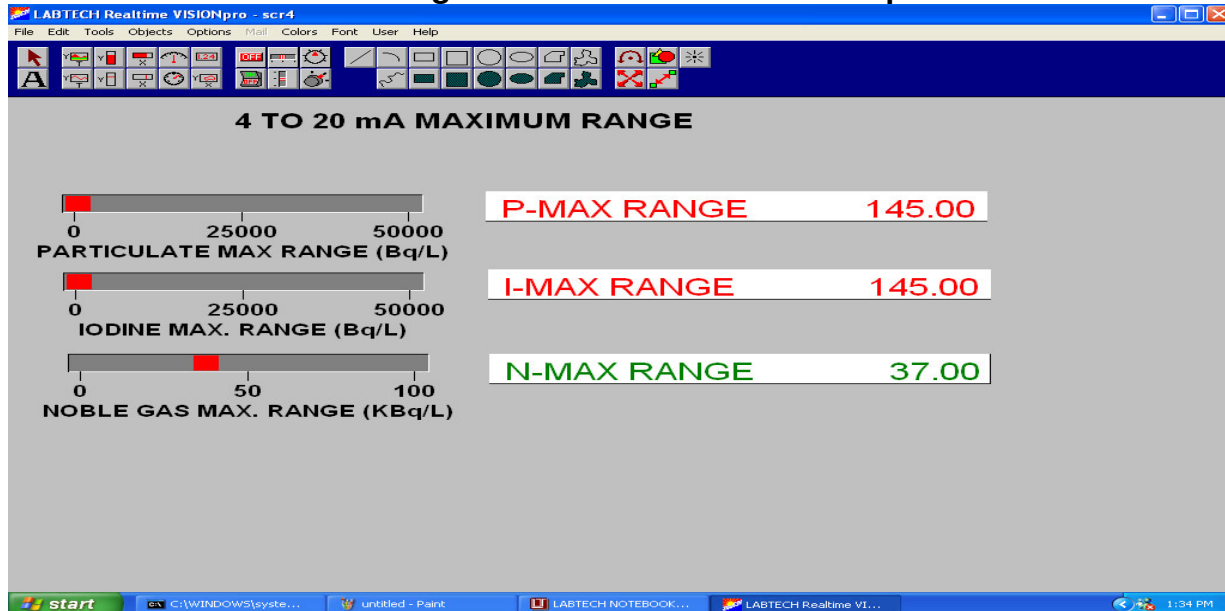

**AIR MONITOR-GAS,GROSS BETA-GAMMA
PARTICULATE, AND IODINE
MODEL # CAM-33
PROGRAM SCREENSHOTS
“continued”**

I. Figure 5. 4 to 20 mA Setup Screen

This screenshot displays the **4 to 20 mA setup** for the **Particulate, Iodine, and Nobel Gas Chambers**. The maximum ranges for each chamber is adjustable as shown above.

J. “Batch File” Not Shown: Controls Daily 24 Hr. midnight turn over Reset of data and daily release Totals.