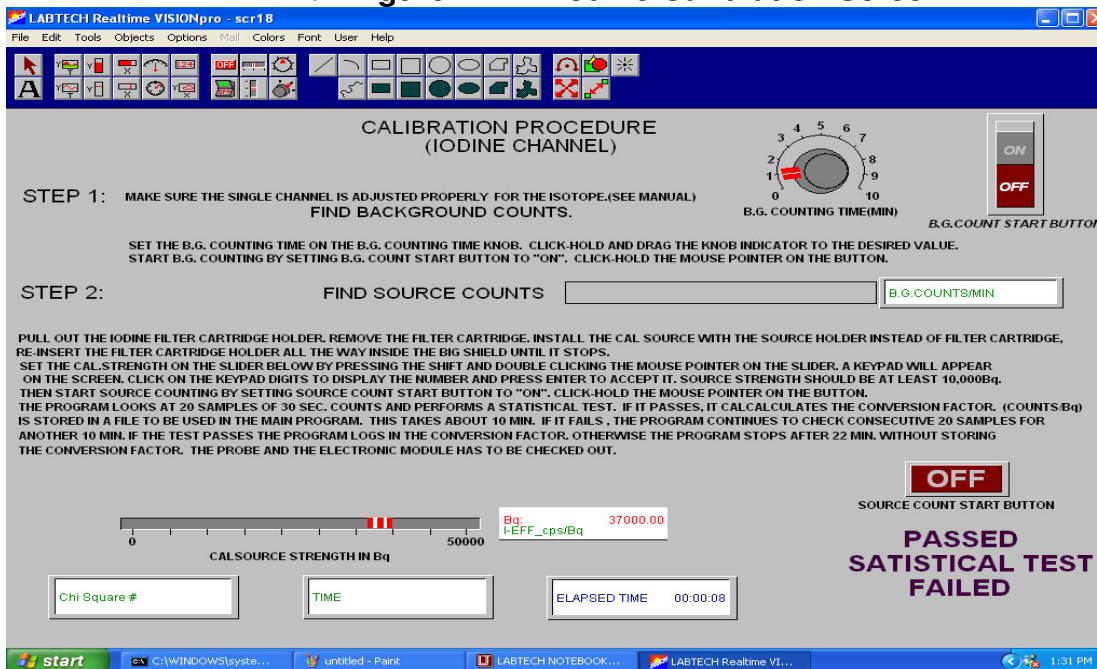

AIR MONITOR-GAS,GROSS BETA-GAMMA PARTICULATE, AND IODINE MODEL # CAM-33 PROGRAM SCREENSHOTS

A. Figure 1. "Alarm Setup Screen"

This screenshot allows you to set all **Alarm Set Points** for the Particulate, Iodine, and Nobel Gas Chambers.

B. Figure 2. "Iodine Calibration Screen"

This screenshot Displays and Finds both **Background** and **Source Counts**. It is also able to Measure ant set Parameters.

**AIR MONITOR-GAS,GROSS BETA-GAMMA
PARTICULATE, AND IODINE
MODEL # CAM-33
PROGRAM SCREENSHOTS
"continued"**