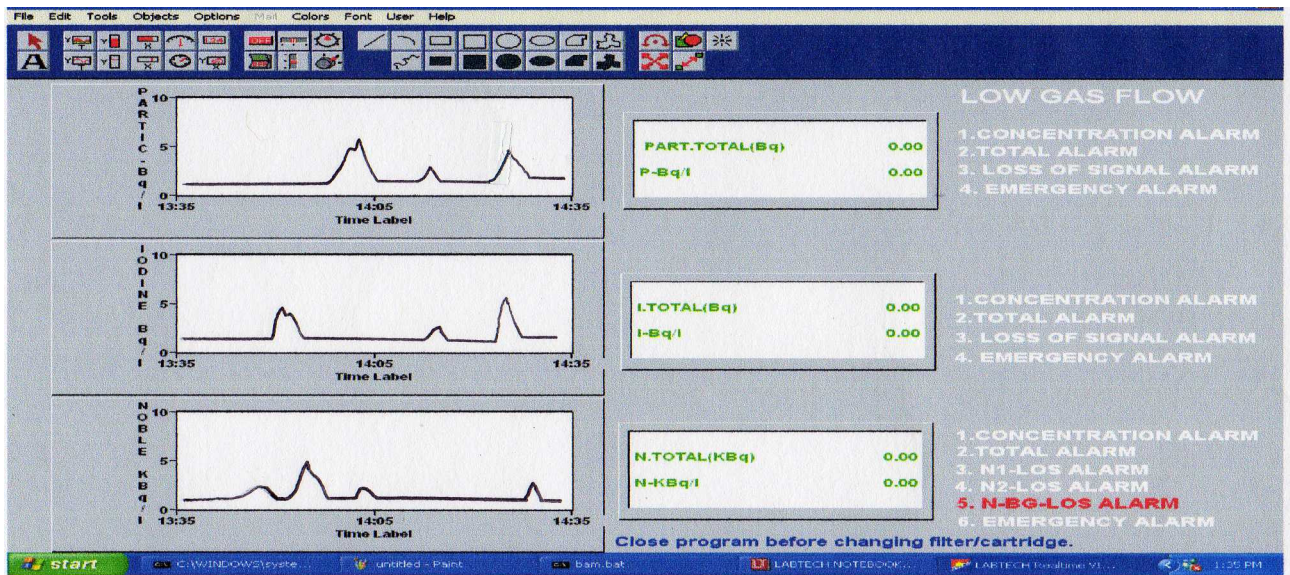

B. Figure 2. "Iodine Calibration Screen"

This screenshot Displays and Finds both **Background** and **Source Counts**. It is also able to Measure ant set Parameters.

**AIR MONITOR-GAS,GROSS BETA-GAMMA
PARTICULATE, AND IODINE
MODEL # CAM-33
PROGRAM SCREENSHOTS
"continued"**

C. Figure 3. "Nobel Gas Calibration" Screen

This screenshot displays **Background Counts** found through the **Nobel Gas Chamber**. **Background and Source Count** time is adjusted here as well.

D. Figure 4. "Particulate Calibration" Screen

This Screenshot displays **Background and Source** counts Found through the particulate Chamber. **Background and Source Counts** are adjusted through this screen.

**AIR MONITOR-GAS,GROSS BETA-GAMMA
PARTICULATE, AND IODINE
MODEL # CAM-33
PROGRAM SCREENSHOTS
“continued”**

This Screenshot displays the **Particulate, Iodine, and Nobel Gas Chamber** system main functions:

1. **Realtime Airborne Concentration – Three Channels**
2. **Total Daily Release – All Three Channels**
3. **All Data Archived to Disk every 2 minutes**