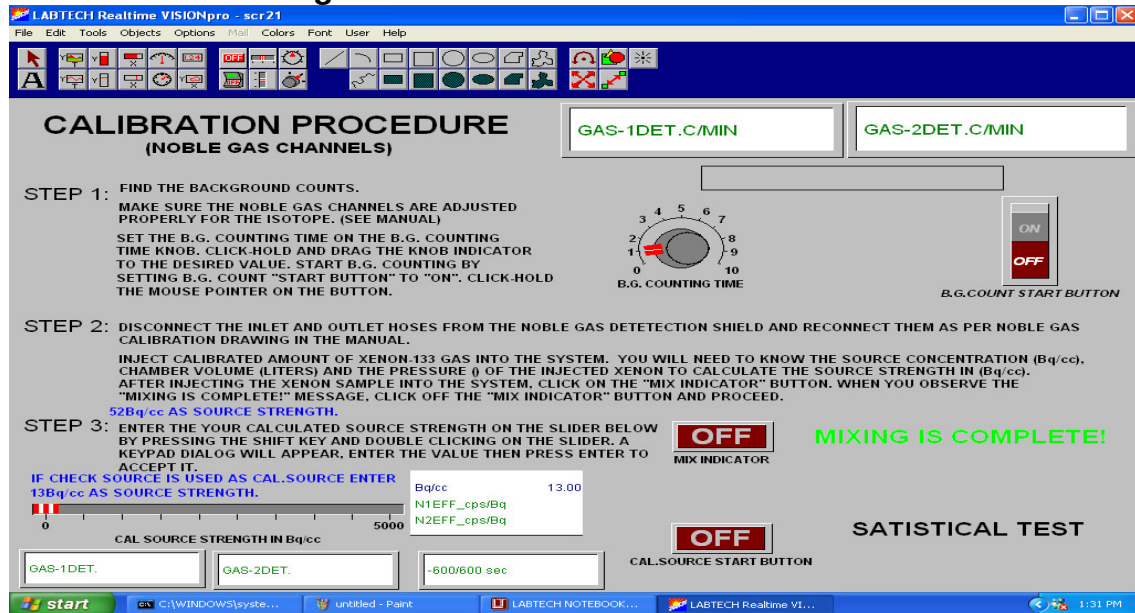

**AIR MONITOR-GAS,GROSS BETA-GAMMA
PARTICULATE, AND IODINE
MODEL # CAM-33
PROGRAM SCREENSHOTS
"continued"**

C. Figure 3. "Nobel Gas Calibration" Screen

This screenshot displays **Background Counts** found through the **Nobel Gas Chamber**. **Background and Source Count** time is adjusted here as well.