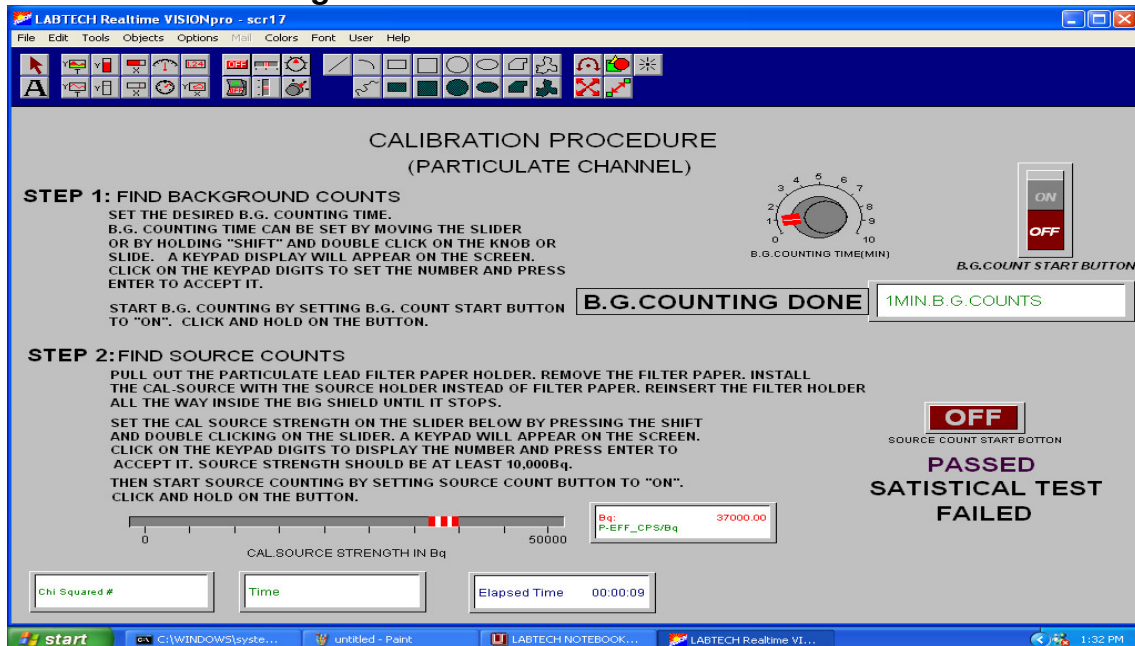

B. Figure 2. "Iodine Calibration Screen"

This screenshot Displays and Finds both **Background** and **Source Counts**. It is also able to Measure ant set Parameters.

**AIR MONITOR-GAS,GROSS BETA-GAMMA
PARTICULATE, AND IODINE
MODEL # CAM-33
PROGRAM SCREENSHOTS
"continued"**

C. Figure 3. "Nobel Gas Calibration" Screen

This screenshot displays **Background Counts** found through the **Nobel Gas Chamber**. **Background and Source Count** time is adjusted here as well.

D. Figure 4. "Particulate Calibration" Screen